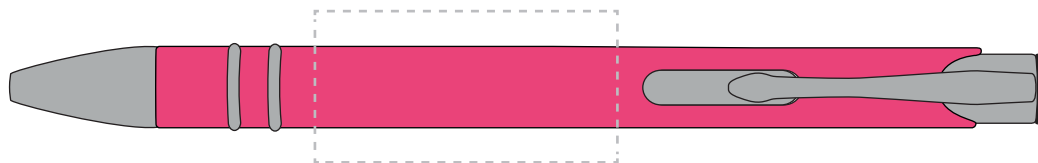

Your Ref:
Our Ref:

Quantity:
Version: 1

Product Code: TPC731701
Product Colour: SALMON

PRINTING CONCERNS:

We stock this item in the following colours

**PANTONE REFERENCE(S)**

● Engrave

ARTWORK SCALE 100%

ARTWORK SCALE 100%
Rotary Engrave Area:
40mm x 20mm

Product Image for visualisation
- colours may vary

The dashed line is to demonstrate print area and will not appear on your printed item

PLEASE NOTE:

- All colours including print and product are for visual purposes only and should not be regarded as the actual colour of the product and print.
- Some products may vary from batch to batch and may differ from previous orders.
- The colour and texture of a product can also have an effect on the final print colour.
- By approving this order we accept that you understand these terms.